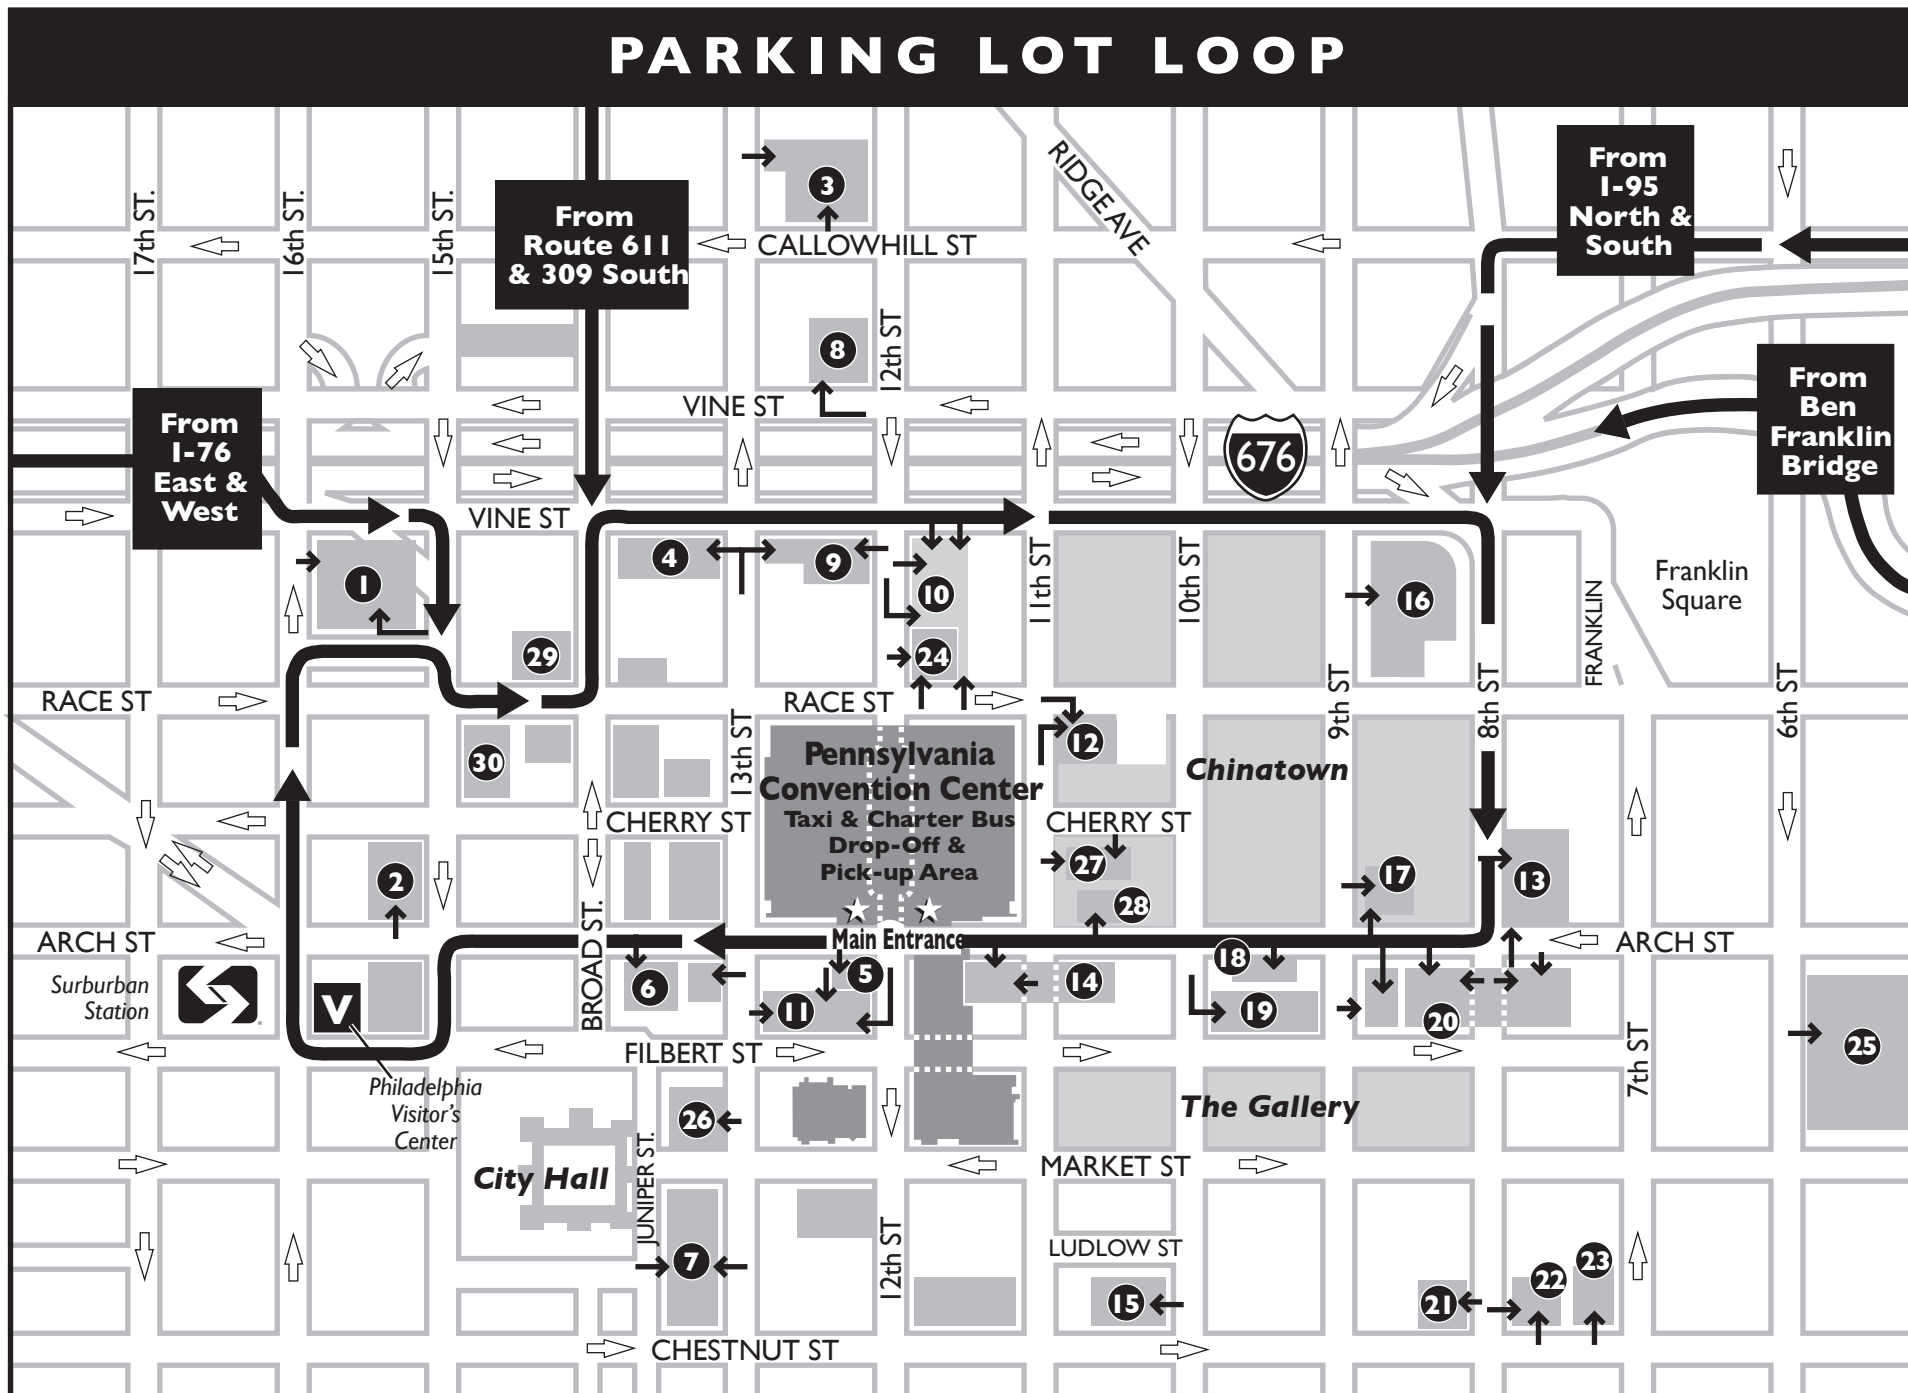

PARKING
FACILITIES
SERVING
CONVENTION
CENTER
VISITORS

PENNSYLVANIA
CONVENTION
CENTER

1101 Arch Street
Philadelphia, PA 19107
(215) 418-4700

Compliments of
PCCA
PARKING FACILITIES
COMMITTEE

PLEASE NOTE YOUR LOCATION - TAKE PARKING STUB WITH YOU

PREVENT THEFT! DON'T LEAVE VALUABLES WHERE THEY CAN BE SEEN INSIDE YOUR CAR Printed by Penton-Kelley Co., Inc. (215) 567-1025