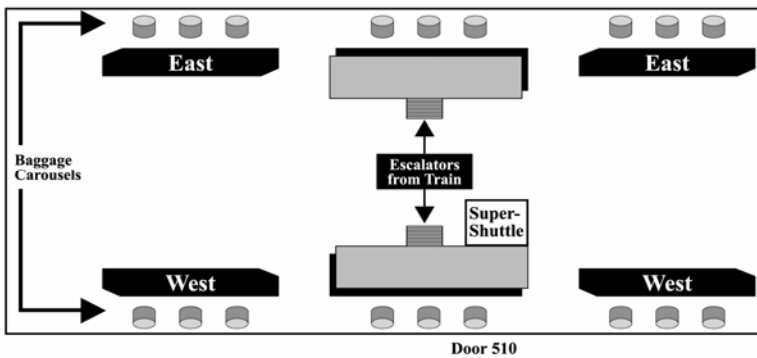

Special Fare

This coupon valid for a special fare of \$30 round trip per person or \$19 one way per person

Pre-pay on-line at

www.supershuttle.com
EVPDN discount code

TO BE PAID BY THE PASSENGER

MAJOR CREDIT CARDS
ACCEPTED

SuperShuttle[®]

DIA arrival information

Take the train from the concourse to the terminal

Pick up luggage from the carousels

Proceed to the SuperShuttle Denver counter to get a ticket

Go out Door 510 or 507 and proceed to Lane 3