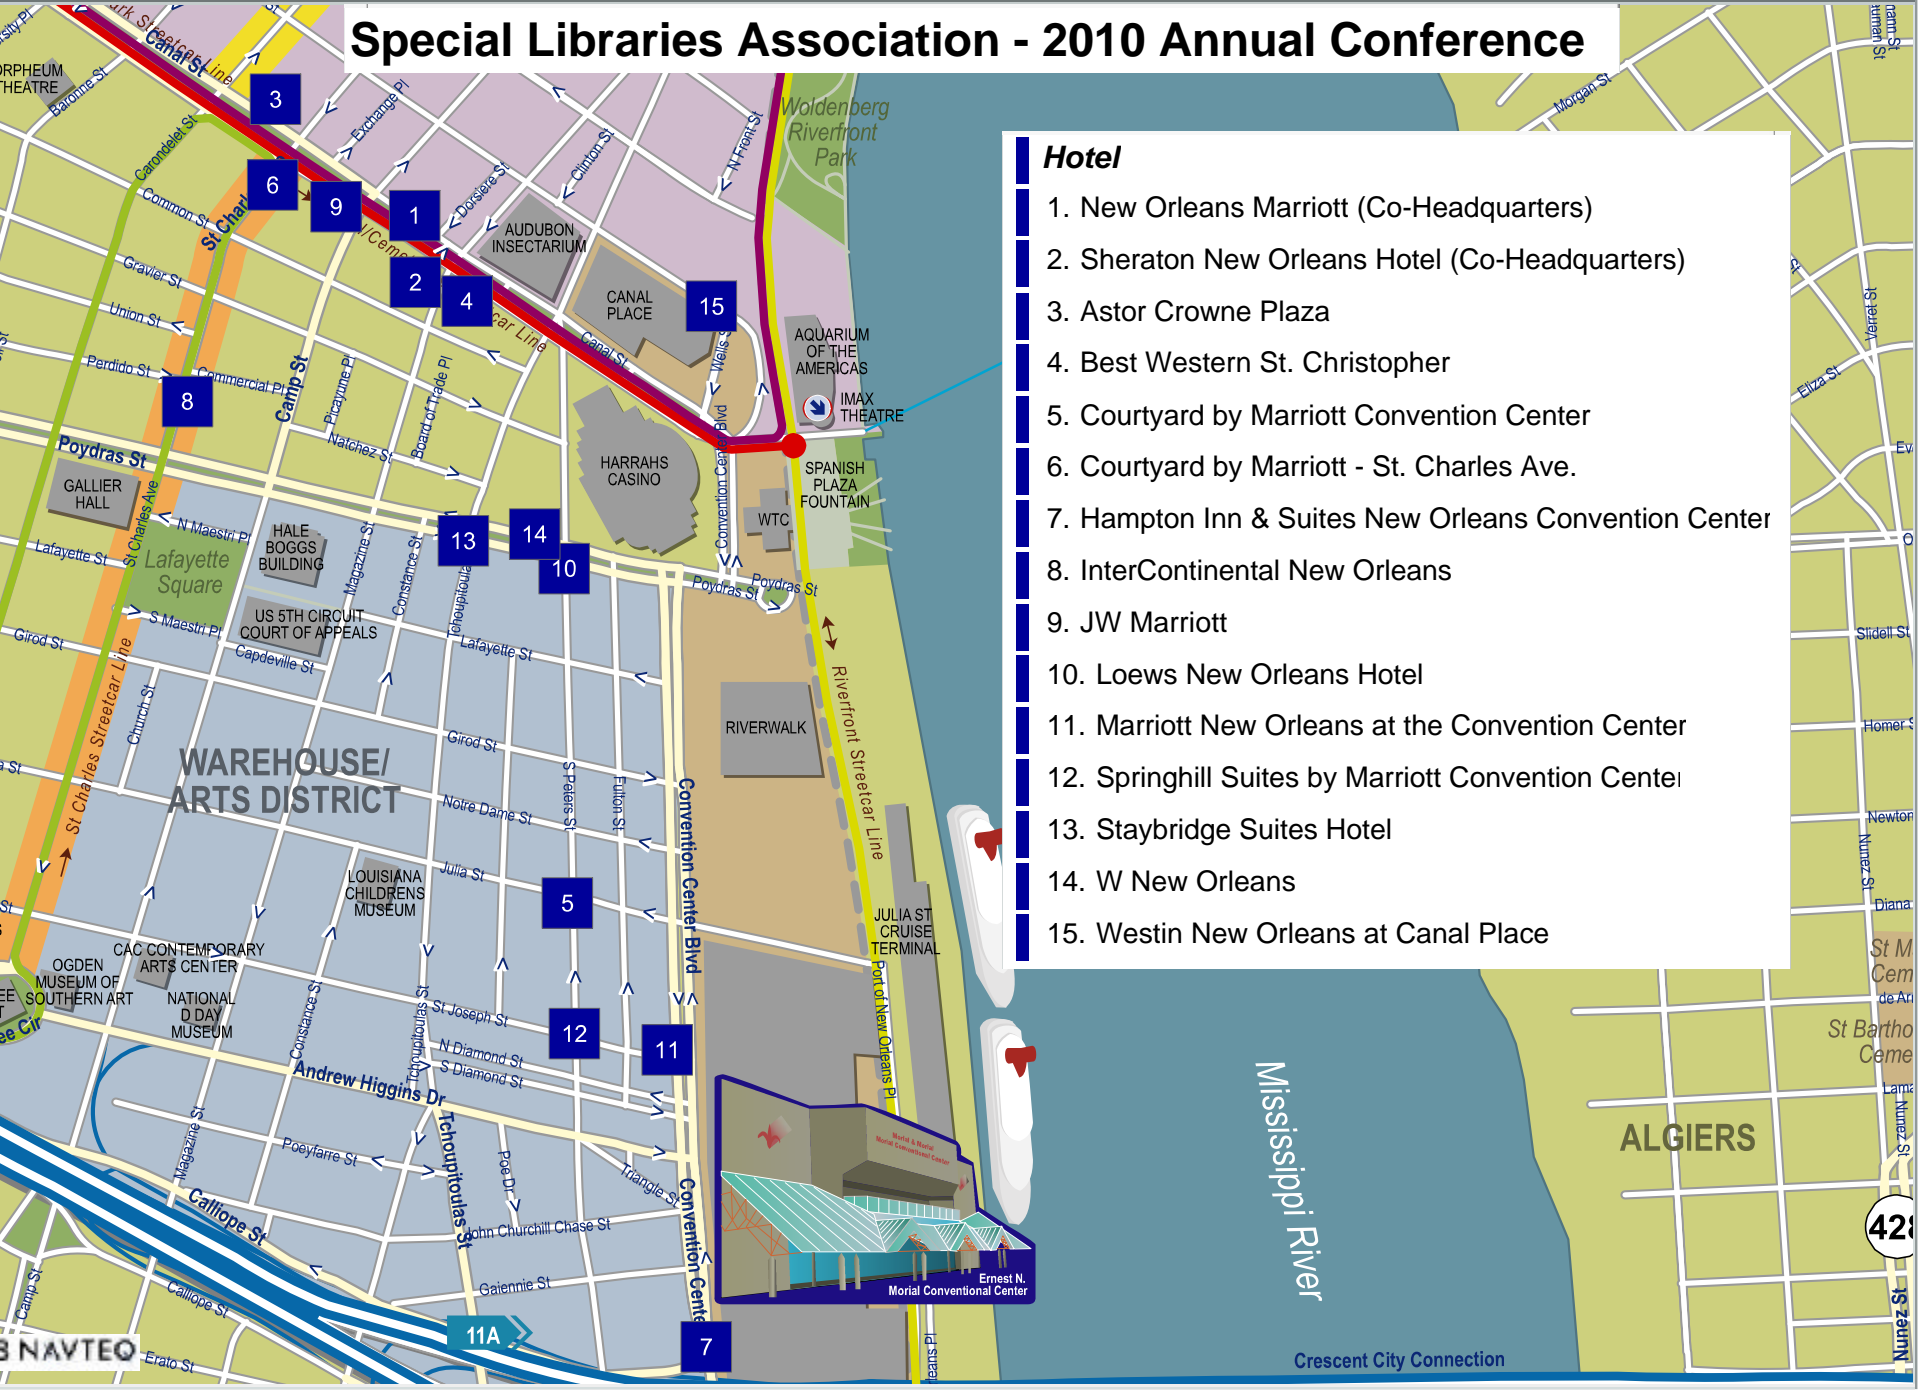

## Hotel

1. New Orleans Marriott (Co-Headquarters)
2. Sheraton New Orleans Hotel (Co-Headquarters)
3. Astor Crowne Plaza
4. Best Western St. Christopher
5. Courtyard by Marriott Convention Center
6. Courtyard by Marriott - St. Charles Ave.
7. Hampton Inn & Suites New Orleans Convention Center
8. InterContinental New Orleans
9. JW Marriott
10. Loews New Orleans Hotel
11. Marriott New Orleans at the Convention Center
12. Springhill Suites by Marriott Convention Center
13. Staybridge Suites Hotel
14. W New Orleans
15. Westin New Orleans at Canal Place

Mississippi River

ALGIERS